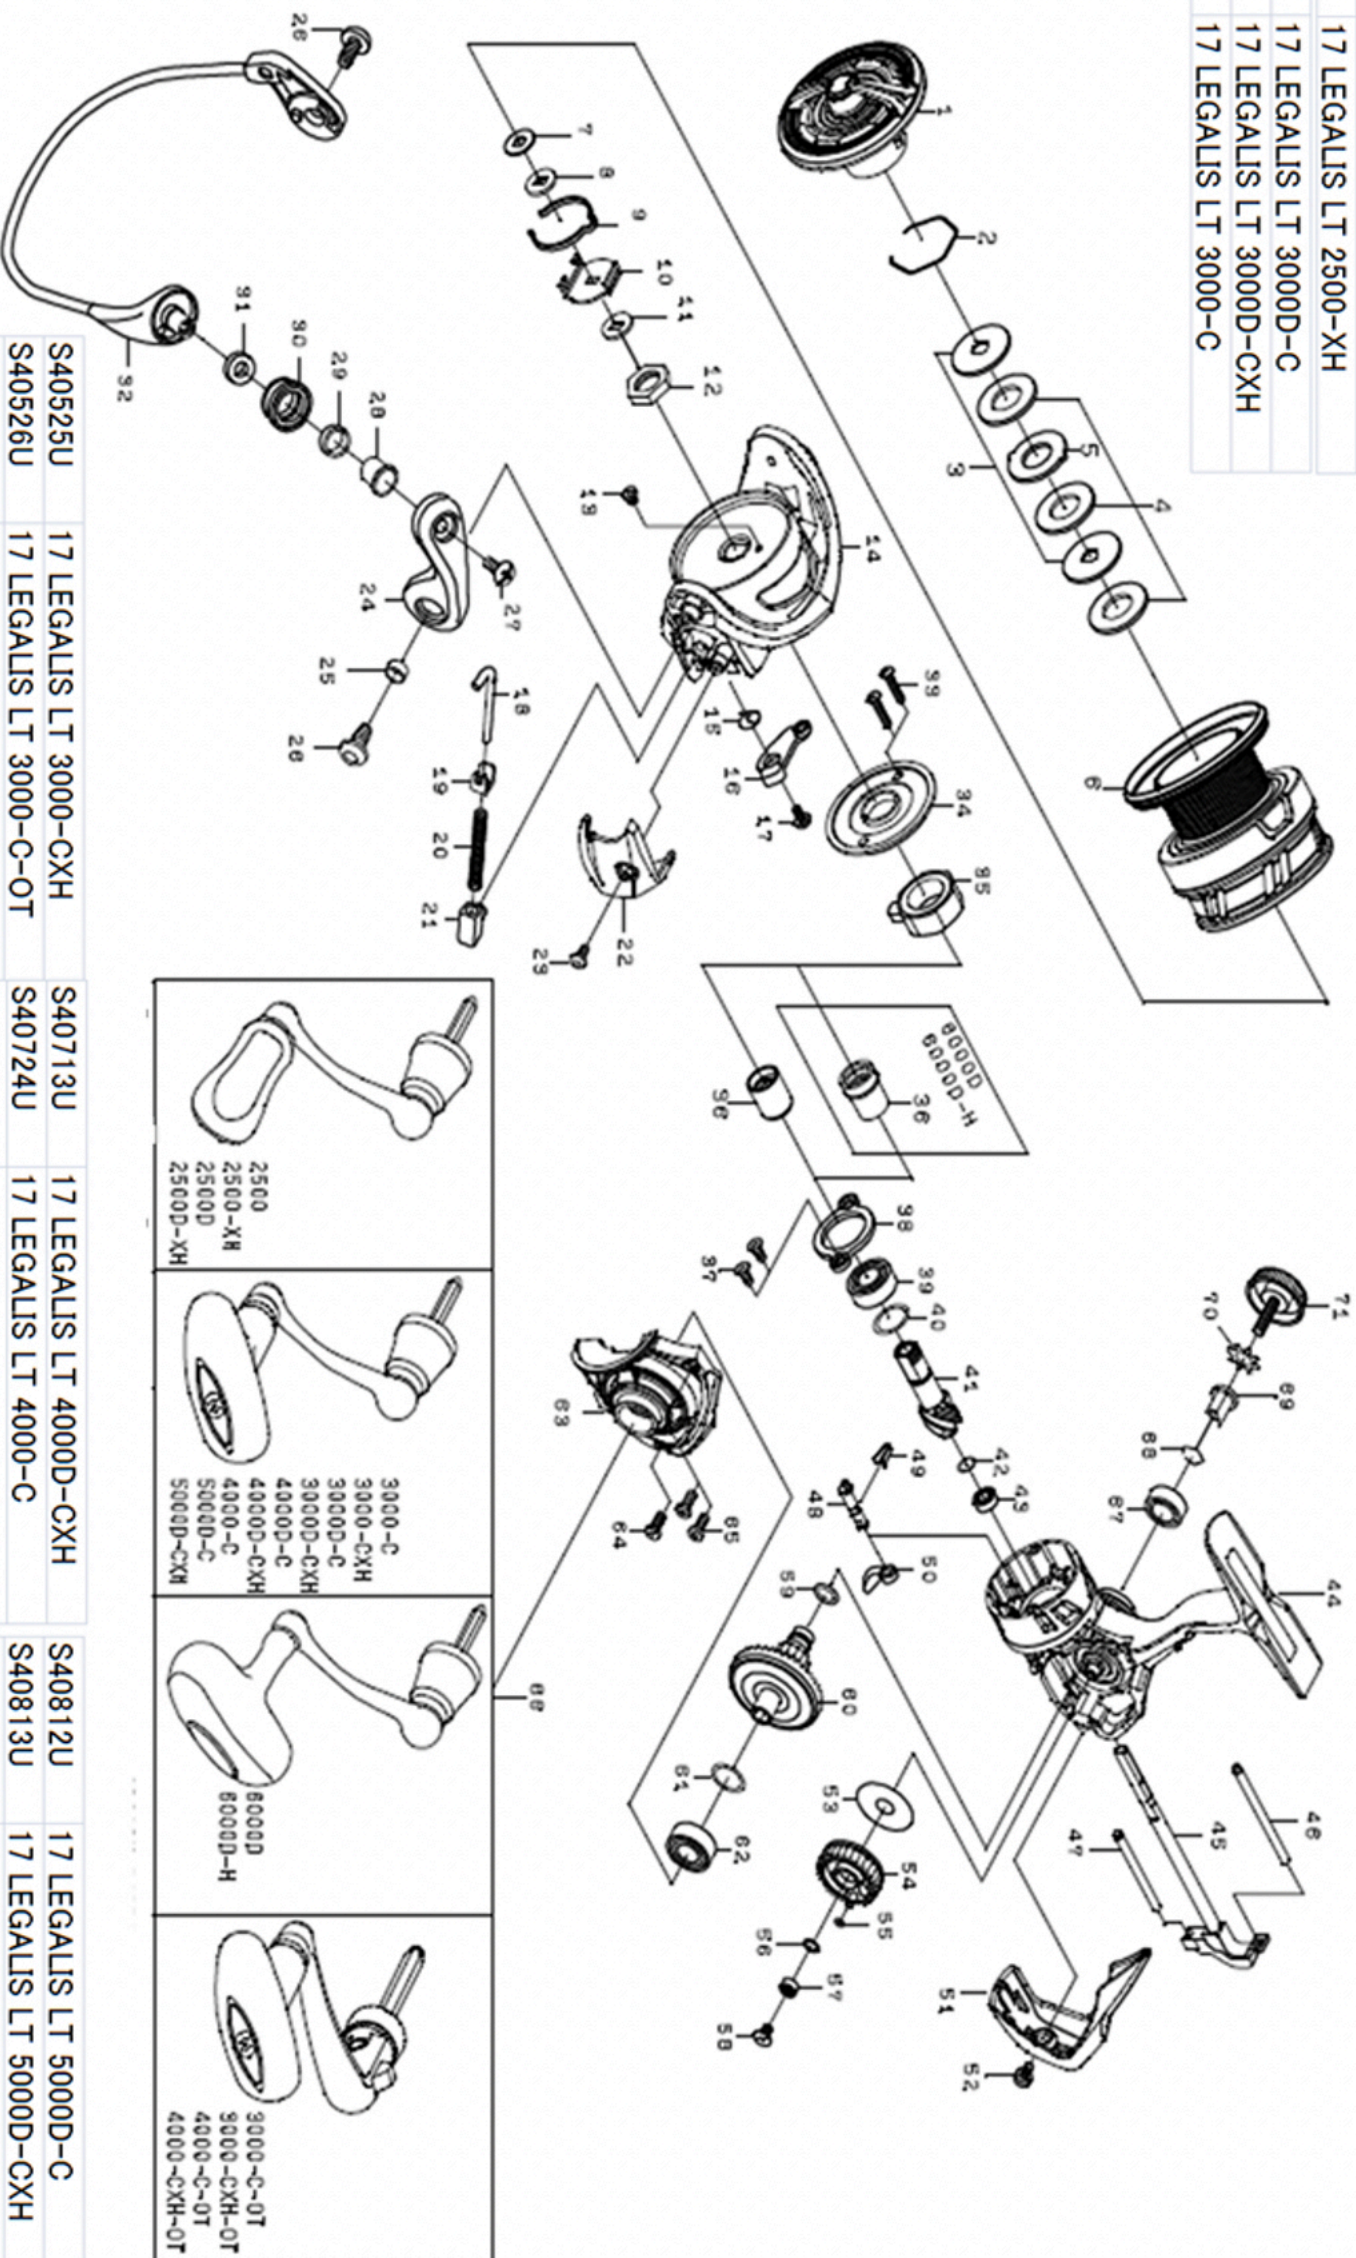

17 LEGALLIS LT 3000D-C

Feel Alive.

Please quote by part number, not key number when ordering.

spares@daiwaaustralia.com.au PH: (02) 8644 8644

S40412U	17 LEGALLIS LT 2500D
S40413U	17 LEGALLIS LT2500D-XH
S40424U	17 LEGALLIS LT 2500
S40425U	17 LEGALLIS LT 2500-XH
S40512U	17 LEGALLIS LT 3000D-C
S40513U	17 LEGALLIS LT 3000D-CXH
S40524U	17 LEGALLIS LT 3000-C